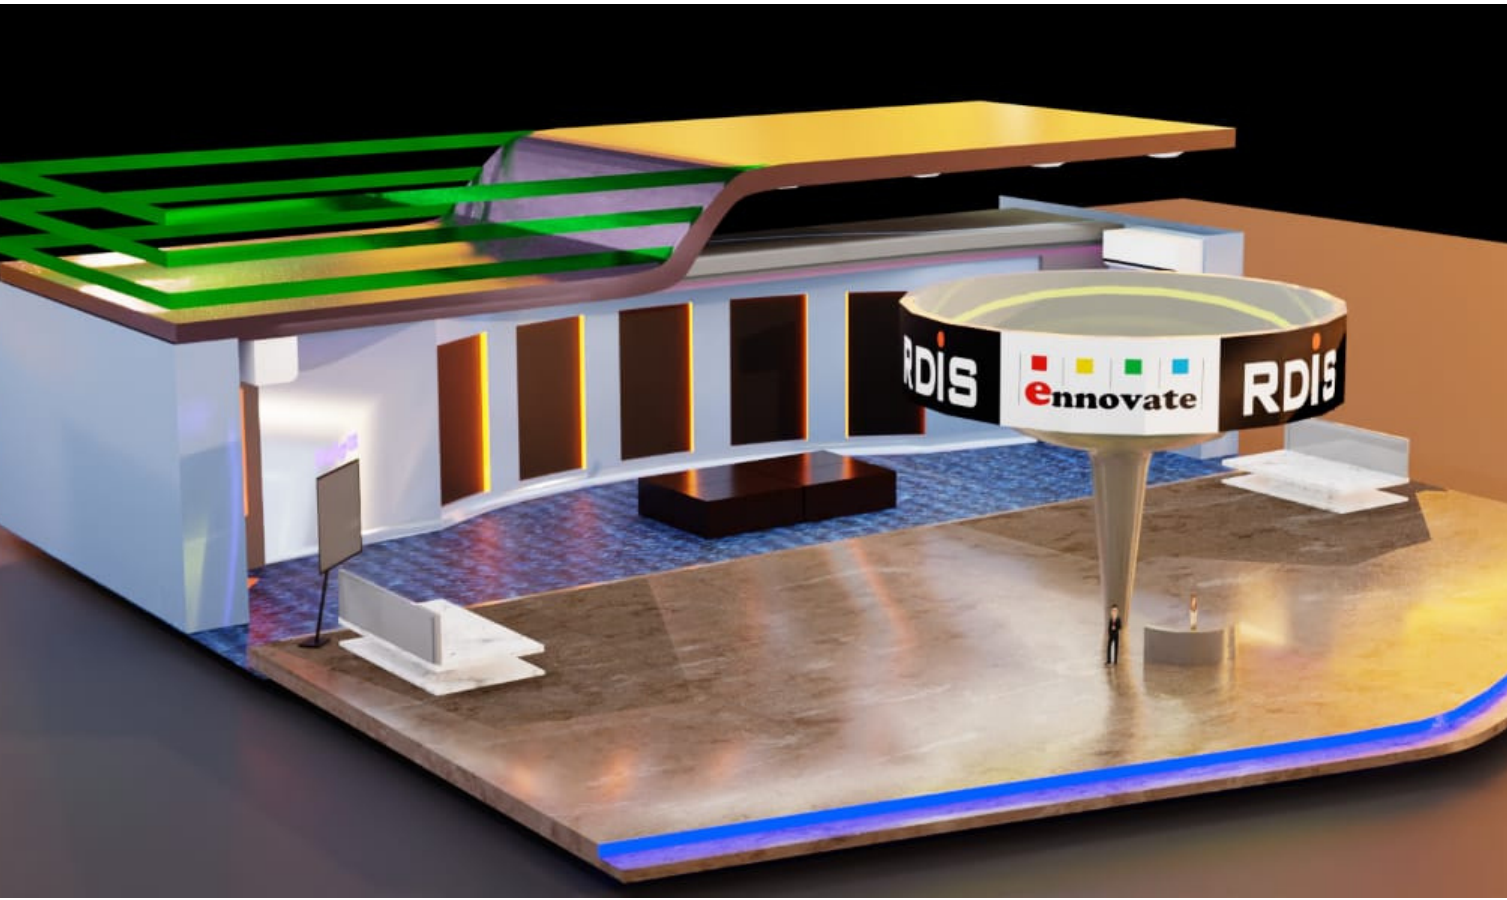

VIRTUAL EXHIBITION BOOTH

What is a Virtual Exhibition Booth?

A Virtual Exhibition Booth is a digital version of a brick-and-mortar exhibition booth. We present it as a web-based application where a 3D model of an exhibition facility for a company is displayed in a web browser. The various offerings of the company are presented in the form of 3D models, 2D images, and information brochures. The user can literally experience a walk-through in the booth and also can interact with the displayed items to get detailed views in the form of instruction manuals, detailed 3D models, 360-degree view of items and animations.

Why a Virtual Exhibition booth?

A virtual Exhibition booth can be made available 24X7 and throughout the year as against a real exhibition which is for a short duration. A visitor can get all the minute details of the offerings in a digital, interactable, multilingual, and easy-to-understand form.

Where the recent pandemic has made it extremely difficult to hold real exhibitions, virtual exhibitions have proved to be a safe, secure, and flexible alternative to real exhibitions. A Virtual Exhibition Booth has become a reliable tool in the marketing efforts of companies in the current situation.

Salient features of a Virtual Exhibition Booth

- 1) Remote accessibility due to Web-based application
- 2) 24X7 availability
- 3) Better experience in the form of 3D models and 360-degree views
- 4) Better understanding using 3D animations, flow animations, visual effects, voiceover, etc.
- 5) Availability in a multilingual form
- 6) Advanced presentation in the form of state-of-the-art technologies like augmented reality, virtual reality and mixed reality